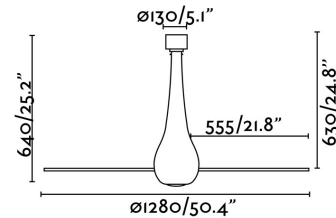

ETERFAN Shiny white/transparent ceiling fan with DC motor

Ref. 32000

The gloss white/transparent version of ETERFAN is here, an industrial-style and modern fan. This ceiling fan is ideal for the ventilation of areas ranging over 17,6m². Activated by remote control. This ceiling fan with a low-consumption DC motor has 6 adjustable speeds with a 4-6-9-13-22-32W consumption and 51-77-103-129-155-185 revolutions per minute depending on speed. This fan comes with a reverse function summer-winter, so you can also use it in winter, improving the efficiency of your heating system. Airflow: 145,66 m³ min / 5144 CFM

Specifications

Voltage:	220-240V
Operating Frequency:	50/60Hz
IP:	20
Class:	I
Material:	Motor made from metal and glass with blades from polycarbonate
Designer:	FARO TEAM
Length:	1280 mm
Net Width:	1280 mm
Height:	640 mm
Diameter:	1280 Ø
Net Weight:	8.00 kg
Volume:	0.08350 m ³