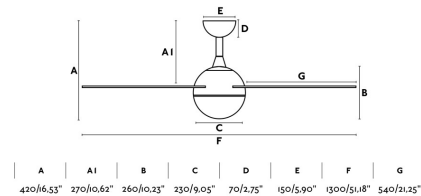

IZARO LED White ceiling fan with DC motor

Ref. 33514

Ceiling fan with light and with DC motor suitable for rooms from 17m2. The colour of blades are white and maple, reversible. Operated by remote control (included) setted up with 5 dimmable speeds 5-10-16-25-37W and 100-142-165-192-226rpm. This white ceiling fan has winter / summer function. Airflow: 190,12 m3 min / 6711 CFM. This ceiling fan is suitable for inclining roof.

Specifications

| | |
|------------------------------|---|
| Bulb: | LED SMD 15W 3000K 850lm |
| Bulb included: | Yes |
| Transformer: | |
| Transformer included: | Yes |
| Voltage: | 220-240V |
| Operating Frequency: | 50Hz |
| IP: | 20 |
| Class: | I |
| Material: | Motor made from steel and blades from plywood |

Designer:

Recommended bulb:

Description of recommended Bulb:

| | |
|--------------------|------------|
| Height: | 420 mm |
| Diameter: | 1320 Ø |
| Net Weight: | 4.00 kg |
| Volume: | 0.05660 m3 |

8421776167100