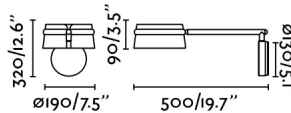

General characteristics

Fixation	Wall
Type	II
IP	20
voltage	100V-240V
Hertz	50/60Hz
Switch type	Touch
Horizontal orientation	↻ 350
Power	6W

Material

Body/Structure	Steel
Screen	Wood

Finish

Body/Structure	Matt Black
Screen	Cherry