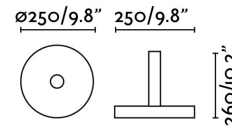

Specifications

Bulb:	1 X E27 60W
Bulb included:	No
Voltage:	100-240V
Operating Frequency:	50/60Hz
IP:	20
Class:	II
Material:	Aluminium
Designer:	CHRISTOPH FRIEDRICH WAGNER
Recommended bulb:	17472
Description of recommended Bulb:	G45 LED E27 1W AZUL
Length:	250 mm
Net Width:	250 mm
Height:	260 mm
Diameter:	250 Ø
Net Weight:	1.40 kg
Volume:	0.00861 m3