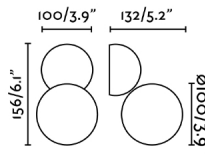

General characteristics

| | |
|----------|-------------|
| Fixation | PARED,TECHO |
| Type | I |
| IP | 20 |
| voltage | 100V-240V |
| Hertz | 50/60Hz |
| Power | 3W |

Material

| | |
|----------------|-----------|
| Body/Structure | Aluminium |
| Diffuser | Glass |