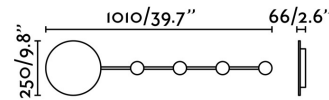

### Specifications

<b>Bulb:</b>	LED 6W 2700K 500 Lm
<b>Bulb included:</b>	Yes
<b>Transformer:</b>	Driver
<b>Transformer included:</b>	Yes
<b>Voltage:</b>	100-240V
<b>Operating Frequency:</b>	50/60Hz
<b>IP:</b>	20
<b>Class:</b>	I
<b>Material:</b>	Metal and opal PMMA difusser
<b>Designer:</b>	GOULAFIGUERA
<b>Length:</b>	1010 mm
<b>Net Width:</b>	250 mm
<b>Height:</b>	66 mm
<b>Net Weight:</b>	2.80 kg
<b>Volume:</b>	0.02660 m <sup>3</sup>