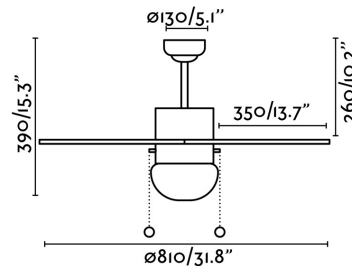

## PALAO Grey ceiling fan

Ref. 33186

Ceiling fan with light suitable for rooms up to 13m<sup>2</sup>. Motor made from steel and blades from mdf wood with an opal glass difusser. The color of blades are grey cava, not reversible . Operated by pull chain setted up with 3 dimmable speeds 135/190/242 rpm which correspond to the following consumptions of 24/33/46W. This ceiling fan has winter / summer function. Airflow: 92,37 m<sup>3</sup> min / 3262 CFM. This ceiling fan is suitable for inclining roof and to install directly to the roof.

### Specifications

<b>Bulb:</b>	1 x E14 40W
<b>Bulb included:</b>	No
<b>Voltage:</b>	230V
<b>Operating Frequency:</b>	50Hz
<b>IP:</b>	20
<b>Class:</b>	I
<b>Material:</b>	Motor made from steel and blades from MDF wood with an opal glass difusser
<b>Recommended bulb:</b>	17461
<b>Description of recommended Bulb:</b>	G45 MATE LED E14 4W 2700K 450LM
<b>Length:</b>	810 mm
<b>Net Width:</b>	810 mm
<b>Height:</b>	390 mm
<b>Diameter:</b>	810 Ø
<b>Net Weight:</b>	5.67 kg
<b>Volume:</b>	0.01817 m <sup>3</sup>