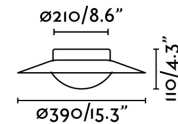

SIDE LED White ceiling lamp 15W

Ref. 62140

SIDE is a design lamp created by Alex&Manel Llusçà for Faro Barcelona. Its solid and simple structure contrasts with the colour combination. The colour of the base allows the light impact and distribute throughout the room. The light source of this ceiling lamp is SMD LED 15W warm light integrated.

Specifications

Bulb:	LED 15W 3000K 1200Lm
Bulb included:	Yes
Transformer:	Driver
Transformer included:	Yes
Voltage:	100-240V
Operating Frequency:	50/60Hz
IP:	20
Class:	I
Material:	Metal and opal glass difusser
Designer:	ALEX & MANEL LLUSCÀ
Length:	390 mm
Height:	110 mm
Net Weight:	2.40 kg
Volume:	0.02693 m3