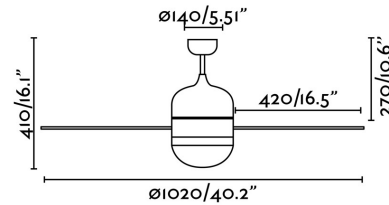

CEBU Matt nickel ceiling fan

Ref. 33609

Classically shaped matt nickel ceiling fan but renewed, ideal for the ventilation of rooms from 13m² to 17m². Motor built in steel, reversible MDF blades finished in white and maple, and opal glass diffuser. Operated on remote control (included). CEBU offers 3 adjustable speeds with a consumption of 8-22-38W and 84-140-180 revolutions per minute depending on speed. This ceiling fan with light comes with a reverse function, so you can also use it in winter. Airflow: 64,16 m³ min / 3849,6 CFM. This ceiling fan is suitable for inclining roof.

Specifications

Bulb:	2 X E14 40W
Bulb included:	No
Voltage:	220-240V
Operating Frequency:	50Hz
IP:	20
Class:	I
Material:	Steel motor, MDF blades and opal glass difusser
Recommended bulb:	17461
Description of recommended Bulb:	G45 MATE LED E14 4W 2700K 450LM
Length:	1060 mm
Height:	410 mm
Diameter:	1060 Ø
Net Weight:	5.50 kg
Volume:	0.02813 m ³