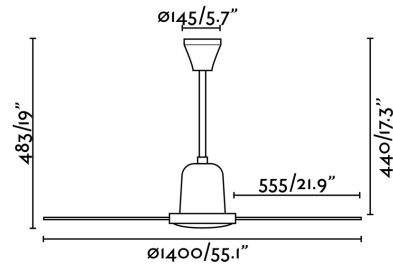

INDUS Chrome ceiling fan

Ref. 33002

Ceiling fan without light suitable for rooms from 17,6m². Motor made from steel and blades from steel. The color of blades are chrome, not reversible. Operated by wall control,(included) setted up with 5 dimmable speeds 113/142/173/203/206 rpm which correspond to the following consumptions of 15,5/20,5/26/32,2/47,6w.

Specifications

Voltage:	220-240V
Operating Frequency:	50Hz
IP:	20
Class:	I
Material:	Motor made from steel and blades from steel
Length:	1400 mm
Net Width:	1400 mm
Height:	483 mm
Diameter:	1400 Ø
Net Weight:	7.09 kg
Volume:	0.03220 m ³