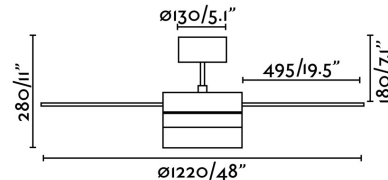

PANAY Matt nickel ceiling fan

Ref. 33608

Modern ceiling fan with light, ideal for the ventilation of rooms from 13m² to 17m². Motor built in steel, reversible ABS blades finished in nickel and mahogany, and opal glass diffuser. Operated on remote control (included). PANAY offers 3 adjustable speeds with a consumption of 14-30-58W and 95-150-200 revolutions per minute depending on speed. Airflow: 116,2 m³ min / 4103 CFM. Suitable for incling room .

Specifications

Bulb:	2 X E14 40W
Bulb included:	No
Voltage:	220-240V
Operating Frequency:	50Hz
IP:	20
Class:	I
Material:	Steel motor, ABS blades and opal glass difusser
Recommended bulb:	17461
Description of recommended Bulb:	G45 MATE LED E14 4W 2700K 450LM
Length:	1220 mm
Height:	280 mm
Diameter:	1220 Ø
Net Weight:	6.20 kg
Volume:	0.03043 m ³