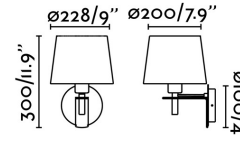

Specifications

Bulb:	1 x E27 20W
Bulb included:	No
Voltage:	100-240V
Operating Frequency:	50/60Hz
IP:	20
Class:	I
Material:	Steel and textile shade
Designer:	ALEX & MANEL LLUSCÀ
Recommended bulb:	17463
Description of recommended Bulb:	A60 MATE LED E27 7W 2700K 640Lm
Length:	200 mm
Net Width:	228 mm
Height:	300 mm
Diameter:	200 Ø
Net Weight:	1.20 kg
Volume:	0.01382 m3