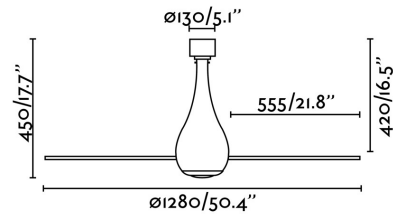

MINI ETERFAN Shiny red/transparent ceiling fan with DC motor

Ref. 32029

MINI ETERFAN is the reduced version of the ETERFAN model, a designer fan by Faro Design Team, conceived to meet the needs of different rooms. This gloss red ceiling fan is ideal for the ventilation of areas ranging from 13m² to 17,6m². It comes with a low-consumption DC motor, built in metal and transparent glass, with transparent PC blades. It offers 3 adjustable speeds with a 3-6-9-13-22-32W consumption and 51-77-103-129-155-185 revolutions per minute depending on speed. This ceiling fan with light comes with a reverse function, so you can also use it in winter, improving the efficiency of your heating system. Accessory LED light kit ref. 33383 not included. Airflow: 145.66 m³ min / 5144 CFM

Specifications

Voltage:	220-240V
Operating Frequency:	50/60Hz
IP:	20
Class:	I
Material:	Motor made from steel and glass with blades from polycarbonate
Designer:	FARO TEAM
Length:	1280 mm
Net Width:	1280 mm
Height:	450 mm
Diameter:	1280 Ø
Net Weight:	7.40 kg
Volume:	0.08149 m ³