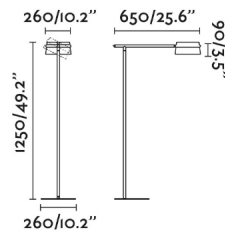

General characteristics

Fixation	Floor
Type	II
IP	20
voltage	100V-240V
Hertz	50/60Hz
Cable meters	2000mm
Switch type	Touch
Horizontal orientation	↻ 350
Power	6W

Material

Body/Structure	Steel
Screen	Wood

Finish