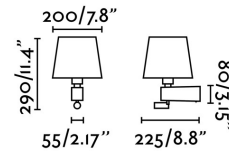

Specifications

Bulb:	1 x E27 20W + LED 3W 2700K 200lm
Bulb included:	No
Transformer:	Driver
Transformer included:	Yes
Voltage:	100-240V
Operating Frequency:	50/60Hz
IP:	20
Class:	I
Material:	Metal with a textile shade
Designer:	ALEX & MANEL LLUSCÀ
Recommended bulb:	17463
Description of recommended Bulb:	A60 MATE LED E27 7W 2700K 640Lm
Length:	200 mm
Net Width:	225 mm
Height:	290 mm
Diameter:	200 Ø
Net Weight:	1.30 kg
Volume:	0.01248 m3