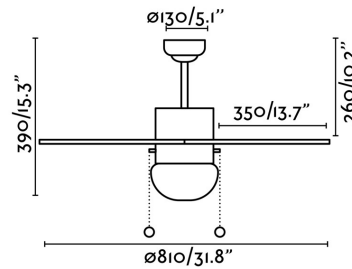

PALAO Brown ceiling fan

Ref. 33185

Ceiling fan with light suitable for rooms up to 13m². Motor made from steel and blades from mdf wood with an opal glass difusser. The color of blades are mahogany , not reversible . Operated by pull chain setted up with 3 dimmable speeds 135/190/242 rpm which correspond to the following consumptions of 24/33/46W. This ceiling fan has winter / summer function. Airflow: 92,37 m³ min / 3262 CFM. This ceiling fan is suitable for inclining roof and to install directly to the roof.

Specifications

Bulb:	1 x E14 40W
Bulb included:	No
Voltage:	230V
Operating Frequency:	50Hz
IP:	20
Class:	I
Material:	Motor made from steel and blades from MDF wood with an opal glass difusser
Recommended bulb:	17461
Description of recommended Bulb:	G45 MATE LED E14 4W 2700K 450LM
Length:	810 mm
Net Width:	810 mm
Height:	390 mm
Diameter:	810 Ø
Net Weight:	5.67 kg
Volume:	0.01817 m ³