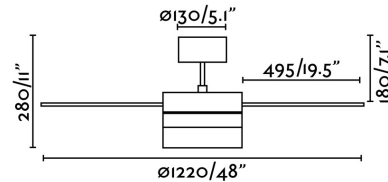

## PANAY White ceiling fan

Ref. 33607

Modern white fan, ideal for the ventilation of rooms from 13m<sup>2</sup> to 17m<sup>2</sup>. Motor built in steel, reversible ABS blades finished in white and maple, and opal glass diffuser. Operated on remote control (included). PANAY offers 3 adjustable speeds with a consumption of 14-30-58W and 95-150-200 revolutions per minute depending on speed. Airflow: 116,2 m<sup>3</sup> min / 4103 CFM. Suitable for incling room.

### Specifications

<b>Bulb:</b>	2 X E14 40W
<b>Bulb included:</b>	No
<b>Voltage:</b>	220-240V
<b>Operating Frequency:</b>	50Hz
<b>IP:</b>	20
<b>Class:</b>	I
<b>Material:</b>	Steel motor, ABS blades and opal glass difusser
<b>Recommended bulb:</b>	17461
<b>Description of recommended Bulb:</b>	G45 MATE LED E14 4W 2700K 450LM
<b>Length:</b>	1220 mm
<b>Height:</b>	280 mm
<b>Diameter:</b>	1220 Ø
<b>Net Weight:</b>	6.10 kg
<b>Volume:</b>	0.03015 m <sup>3</sup>