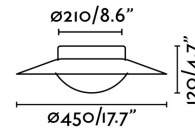

SIDE LED Black/copper ceiling lamp 20W

Ref. 62147

SIDE is a design lamp created by Alex&Manel Llusçà for Faro Barcelona. Its solid and simple structure contrasts with the colour combination. The colour of the base allows the light impact and distribute throughout the room. The light source of this ceiling lamp is SMD LED 20W warm light integrated.

Specifications

Bulb:	LED 20W 3000K 1600Lm
Bulb included:	Yes
Transformer:	Driver
Transformer included:	Yes
Voltage:	100-240V
Operating Frequency:	50/60Hz
IP:	20
Class:	I
Material:	Metal and opal glass diffuser
Designer:	ALEX & MANEL LLUSCÀ
Length:	450 mm
Height:	120 mm
Net Weight:	3.00 kg
Volume:	0.03822 m3