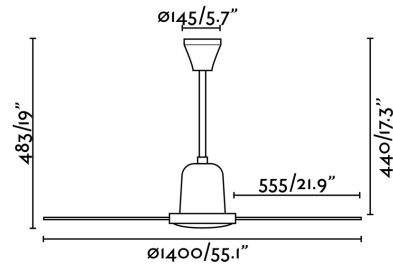

INDUS White ceiling fan

Ref. 33001

Ceiling fan without light suitable for rooms from 17,6m². Motor made from steel and blades from steel. The color of blades are white, not reversible. Operated by wall control, (included) setted up with 5 dimmable speeds 113/142/173/203/206 rpm which correspond to the following consumptions of 15,5/20,5/26/32,2/47,6w.

Specifications

Voltage:	220-240V
Operating Frequency:	50Hz
IP:	20
Class:	I
Material:	Motor made from steel and blades from steel
Length:	1400 mm
Net Width:	1400 mm
Height:	483 mm
Diameter:	1400 Ø
Net Weight:	7.10 kg
Volume:	0.03220 m ³