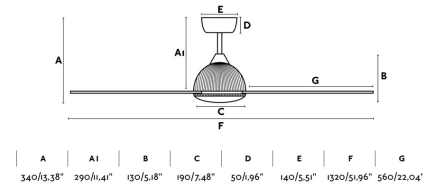

GRID White ceiling fan with DC motor

Ref. 33341

GRID is a white ceiling fan with wood blades, ideal for the ventilation of rooms from 17.6m² to 28m². Activated by remote control(included). This ceiling fan with DC motor has 5 adjustable speeds with a 4-6-9-13-23-35W and 86-108-130-145-175 revolutions per minute depending on speed. GRID comes with a reverse function summer-winter, so you can also use it in winter, improving the efficiency of your heating system. Airflow: 145,7 m³ min / 5145 CFM. Airflow: 163 m³ min / 4900 CFM. Accessory LED light kit ref. 33391 not included.

Specifications

Bulb:	DC MOTOR
Bulb included:	No
Transformer:	
Transformer included:	No
Voltage:	220-240V
Operating Frequency:	50/60Hz
IP:	20
Class:	I
Material:	Motor made from steel and blades ABS

Designer:

Recommended bulb:

Description of recommended Bulb:

Height:	340 mm
Diameter:	1320 Ø
Net Weight:	4.64 kg
Volume:	0.04700 m ³

8421776170087