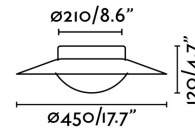

SIDE LED Black and gold ceiling lamp 20W

Ref. 62146

SIDE is a design lamp created by Alex&Manel Llusçà for Faro Barcelona. Its solid and simple structure contrasts with the colour combination. The colour of the base allows the light impact and distribute throughout the room. The light source of this ceiling lamp is SMD LED 20W warm light integrated.

Specifications

Bulb:	LED 20W 3000K 1600Lm
Bulb included:	Yes
Transformer:	Driver
Transformer included:	Yes
Voltage:	100-240V
Operating Frequency:	50/60Hz
IP:	20
Class:	I
Material:	Metal and opal glass difusser
Designer:	ALEX & MANEL LLUSCÀ
Length:	450 mm
Height:	120 mm
Net Weight:	3.00 kg
Volume:	0.03822 m3