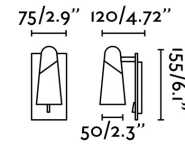

Specifications

Bulb:	SMD LED 4,5W 3000K 400Lm
Bulb included:	Yes
Transformer:	Driver
Transformer included:	Yes
Voltage:	220-240V
Operating Frequency:	50/60Hz
IP:	20
Class:	I
Material:	ABS and metal
Designer:	NAHTRANG
Length:	75 mm
Net Width:	120 mm
Height:	155 mm
Net Weight:	0.70 kg
Volume:	0.00132 m3