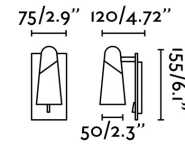

Specifications

Bulb:	SMD LED 4,5W 3000K 400Lm
Bulb included:	Yes
Transformer:	Driver
Transformer included:	Yes
Voltage:	220-240V
Operating Frequency:	50/60Hz
IP:	20
Class:	I
Material:	ABS and metal
Designer:	NAHTRANG
Length:	75 mm
Net Width:	120 mm
Height:	155 mm
Net Weight:	0.60 kg
Volume:	0.00132 m3