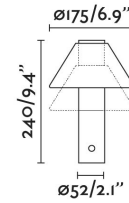

Specifications

Bulb:	LED 1,5W 2700K 90Lm
Bulb included:	No
Transformer:	
Transformer included:	No
Voltage:	230V
Operating Frequency:	
IP:	44
Class:	III
Material:	ALUMINIUM STRUCTURE AND SHADE AND WHITE OPAL PC DIFFUSER
Designer:	ISAAC PIÑEIRO
Recommended bulb:	
Net Weight:	0.75 kg
Volume:	0.00754 m3