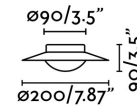

Specifications

Bulb:	1 X G9 LED 5W
Bulb included:	No
Voltage:	100-240V
Operating Frequency:	50/60Hz
IP:	20
Class:	I
Material:	Metal and opal glass difusser
Designer:	ALEX & MANEL LLUSCÀ
Recommended bulb:	17443
Description of recommended Bulb:	G9 LED 3,5W 2700K 350Lm
Length:	200 mm
Height:	90 mm
Diameter:	200 Ø
Net Weight:	0.70 kg
Volume:	0.00609 m3