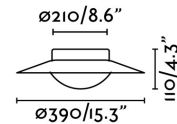

## SIDE LED Black and gold ceiling lamp 15W

Ref. 62142

SIDE is a design lamp created by Alex&Manel Llusçà for Faro Barcelona. Its solid and simple structure contrasts with the colour combination. The colour of the base allows the light impact and distribute throughout the room. The light source of this ceiling lamp is SMD LED 15W warm light integrated.

### Specifications

<b>Bulb:</b>	LED 15W 3000K 1200Lm
<b>Bulb included:</b>	Yes
<b>Transformer:</b>	Driver
<b>Transformer included:</b>	Yes
<b>Voltage:</b>	100-240V
<b>Operating Frequency:</b>	50/60Hz
<b>IP:</b>	20
<b>Class:</b>	I
<b>Material:</b>	Metal and opal glass difusser
<b>Designer:</b>	ALEX & MANEL LLUSCÀ
<b>Length:</b>	390 mm
<b>Height:</b>	110 mm
<b>Net Weight:</b>	2.40 kg
<b>Volume:</b>	0.02693 m3