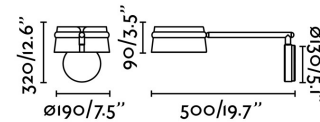

LOOP LED Black wall lamp with articulated lamp

Ref. 29566

LOOP LED is a design set created by Estudi Ribaudí. A classic set, but with a modern and warm touch thanks to the wooden shade. A metal structure with a round base and an arm that embraces the shade. The wall lamp with an articulated arm allows us to move the point of light and to adapt to the different needs. The light source is dimmable.

Specifications

| | |
|------------------------------|----------------------------|
| Bulb: | LED DIMABLE 6W 2700K 500LM |
| Bulb included: | Yes |
| Transformer: | Driver |
| Transformer included: | Yes |
| Voltage: | 100-240V |
| Operating Frequency: | 50/60Hz |
| IP: | 20 |
| Class: | II |
| Material: | Metal and wood shade |
| Designer: | ESTUDI RIBAUDÍ |
| Length: | 190 mm |
| Net Width: | 500 mm |
| Height: | 215 mm |
| Diameter: | 190 Ø |
| Net Weight: | 1.08 kg |
| Volume: | 0.02995 m3 |