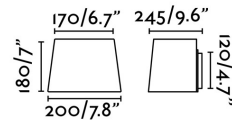

Specifications

Bulb:	1 x E27 15W
Bulb included:	No
Voltage:	100-240V
Operating Frequency:	50/60Hz
IP:	20
Class:	I
Material:	Metal with a textile shade
Designer:	ESTUDI RIBAUDÍ
Recommended bulb:	17463
Description of recommended Bulb:	A60 MATE LED E27 7W 2700K 640Lm
Length:	200 mm
Net Width:	245 mm
Height:	180 mm
Diameter:	120 Ø
Net Weight:	1.20 kg
Volume:	0.00899 m3