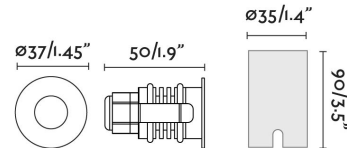

GRUND LED Inox recessed lamp 2W 2700K

Ref. 70733

LED recessed lamp for garden and terrace lighting. This 2W LED floor-recessed lamp is ideal for creating guide lights which highlight the paths in gardens and building areas. This luminaire features IP67 that gives high protection against rain and solids. It has included a honeycomb panel which improve the antiglare. It comes with IK08 shock resistance. Permits vehicle passage up to 1000Kg. With a heat temperature of 2700 K, this downlight allows warm, comfortable atmospheres to be created.

Specifications

Bulb:	LED 2W COB LED 15° 700mA
Bulb included:	Yes
Transformer:	
Transformer included:	No
Voltage:	
Operating Frequency:	
IP:	67
Class:	III
Material:	ALUMINIUM + SS316, DIFFUSER TRANSPARENT
Recommended bulb:	
Height:	95 mm
Diameter:	37 Ø
Net Weight:	0.09 kg
Volume:	0.00045 m3