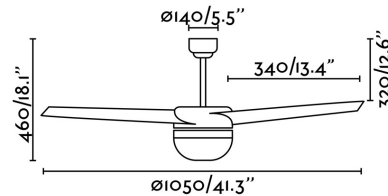

## EASY Grey ceiling fan

Ref. 33416

Ceiling fan with light suitable for rooms up to 13m<sup>2</sup>. Motor made from steel and blades from ABS with an opal glass difusser. The color of blades are white, not reversible. Operated by remote control,( included) setted up with 3 dimmable speeds 105/185/285 rpm which correspond to the following consumptions of 10,7/23,5/68,1w. Easy to install. This ceiling fan is suitable for inclining roof.

### Specifications

<b>Bulb:</b>	2 x E27 15W
<b>Bulb included:</b>	No
<b>Voltage:</b>	220-240V
<b>Operating Frequency:</b>	50Hz
<b>IP:</b>	20
<b>Class:</b>	I
<b>Material:</b>	Motor made from steel and blades from ABS with an opal glass difusser
<b>Recommended bulb:</b>	17463
<b>Description of recommended Bulb:</b>	A60 MATE LED E27 7W 2700K 640Lm
<b>Length:</b>	1050 mm
<b>Net Width:</b>	1050 mm
<b>Height:</b>	460 mm
<b>Diameter:</b>	1050 Ø
<b>Net Weight:</b>	6.39 kg
<b>Volume:</b>	0.03058 m <sup>3</sup>