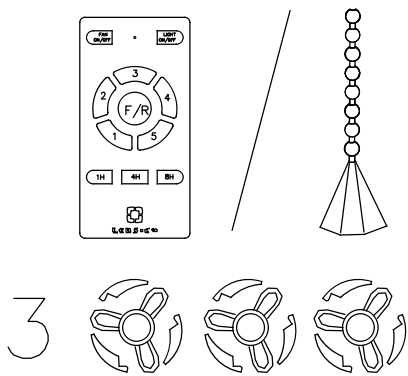

LED S-C4

30-5679-14-14

30-5679-N3-N3

17

18

x2

19

x2

20

21

22

23

24

25

26

27

28

27

X2

28

①	LIGHT ON/OFF
②	FAN ON/OFF
③	4
④	3
⑤	2
⑥	F/R
⑦	5
⑧	1
⑨	1H
⑩	8H
⑪	4H

ON

OK

ON