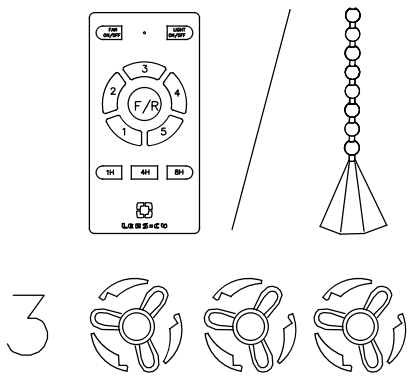

LED S-C4

30-5679-14-14

30-5679-N3-N3

17

18

x2

19

x2

20

21

22

23

24

25

26

27

28

27

X2

28

①	LIGHT ON/OFF
②	FAN ON/OFF
③	4
④	3
⑤	2
⑥	F/R
⑦	5
⑧	1
⑨	1H
⑩	8H
⑪	4H

ON

OK

ON