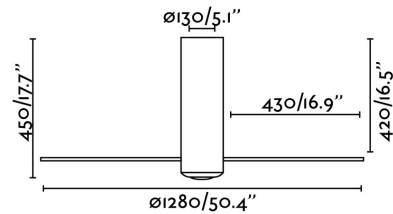

## TUBE FAN Shiny white/transparent ceiling fan with DC motor

Ref. 32033

TUBE FAN is the cylindrical version of JUST FAN. This shiny white ceiling fan is ideal for the ventilation of areas ranging from 13m<sup>2</sup> to 17,6m<sup>2</sup>. Activated by remote control. This ceiling fan with a low-consumption DC motor has 6 adjustable speeds with a 4-6-9-13-22-32W consumption and 51-77-103-129-155-185 revolutions per minute depending on speed. This fan comes with a reverse function summer-winter, so you can also use it in winter, improving the efficiency of your heating system. Airflow: 145,7 m<sup>3</sup> min / 5145 CFM

### Specifications

<b>Voltage:</b>	220-240V
<b>Operating Frequency:</b>	50/60Hz
<b>IP:</b>	20
<b>Class:</b>	I
<b>Material:</b>	Motor made from steel and glass with blades from polycarbonate
<b>Designer:</b>	CONILLAS
<b>Length:</b>	1280 mm
<b>Net Width:</b>	1280 mm
<b>Height:</b>	450 mm
<b>Diameter:</b>	1280 Ø
<b>Net Weight:</b>	5.10 kg
<b>Volume:</b>	0.81488 m <sup>3</sup>