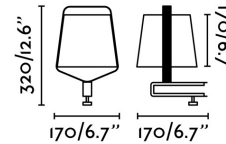

## STOOD Black and wood clip lamp

Ref. 29845

STOOD is a design set created by LÚCID. This lamp combines a wooden shade and an steel structure to provide warmth to any room of your house. This clip lamp (25 mm) is ideal for placing it on a shelf or at the end of the desk, bringing light to the workspace.

### Specifications

<b>Bulb:</b>	1XE27 MAX 20W
<b>Bulb included:</b>	No
<b>Voltage:</b>	100-120V
<b>Operating Frequency:</b>	50/60Hz
<b>IP:</b>	20
<b>Class:</b>	II
<b>Material:</b>	Steel and wood
<b>Recommended bulb:</b>	17462
<b>Description of recommended Bulb:</b>	G45 MATE LED E27 4W 2700K 450LM
<b>Net Width:</b>	170 mm
<b>Height:</b>	320 mm
<b>Diameter:</b>	170 Ø
<b>Net Weight:</b>	0.88 kg
<b>Volume:</b>	0.00716 m3