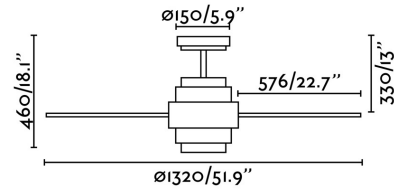

DISC FAN LED White ceiling fan with DC motor

Ref. 33397

DISC FAN is a ceiling fan with light and DC motor designed by Conillas. The aim was to create something different, a technological fan with light both up and down. DISC is suitable for rooms over 17.6m². Operated on remote control, included. It has 5 adjustable speeds with a 6-10-13-23-37W and 100-135-160-195-230 revolutions per minute depending on speed. This fan comes with a reverse function. This ceiling fan is suitable for inclining roof. Airflow: 211.72 m³ min / 7477 CFM.

Specifications

Bulb:	SMD LED 35W 3000k 1300Lm
Bulb included:	Yes
Transformer:	Driver
Transformer included:	Yes
Voltage:	220-240V
Operating Frequency:	50/60Hz
IP:	20
Class:	I
Material:	Steel motor, wood blades and PC difusser
Designer:	CONILLAS
Length:	1320 mm
Net Width:	1320 mm
Height:	460 mm
Diameter:	1320 Ø
Net Weight:	8.00 kg
Volume:	0.05506 m ³