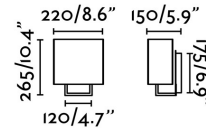

Specifications

Bulb:	1xE14 20w
Bulb included:	No
Voltage:	100-240V
Operating Frequency:	50/60Hz
IP:	20
Class:	I
Material:	Metal and textile shade
Designer:	NAHTRANG
Recommended bulb:	17461
Description of recommended Bulb:	G45 MATE LED E14 4W 2700K 450LM
Length:	220 mm
Net Width:	150 mm
Height:	265 mm
Net Weight:	1.40 kg
Volume:	0.01408 m3