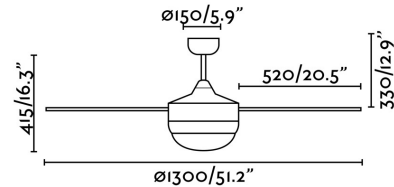

ICARIA White ceiling fan

Ref. 33700

Ceiling fan with light suitable for rooms up to 17m². Motor made from steel and blades from plywood with an opal glass difusser. The colour of blades are white, not reversible. Operated by remote control (included) setted up with 3 dimmable speeds 15-30-60W and 100-150-205rpm. This ceiling fan has winter / summer function. Airflow: 155,62 m³ min / 5496 CFM. This ceiling fan is suitable for inclining roof.

Specifications

Bulb:	2xE27 20W
Bulb included:	No
Voltage:	220-240V
Operating Frequency:	50Hz
IP:	20
Class:	I
Material:	Motor made from steel and blades from plywood with an opal glass difusser
Recommended bulb:	17463
Description of recommended Bulb:	A60 MATE LED E27 7W 2700K 640Lm
Length:	1320 mm
Height:	415 mm
Diameter:	1320 Ø
Net Weight:	8.00 kg
Volume:	0.06150 m ³