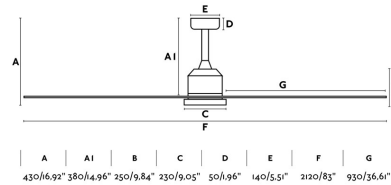

CIES White ceiling fan with DC motor

Ref. 33512

Ceiling fan with DC motor suitable for rooms from 28m2. The colour of blades are white, not reversible. Operated by remote control (included) setted up with 5 dimmable speeds 6-9-15-28-44W and 54-67-79-98-112rpm. Airflow: 344,4 m3 min / 12159 CFM. This ceiling fan is suitable for inclining roof.

Specifications

Bulb:	DC MOTOR
Bulb included:	No
Transformer:	
Transformer included:	Yes
Voltage:	220-240V
Operating Frequency:	50Hz
IP:	20
Class:	I
Material:	Motor made from steel and blades ABS
Designer:	

Recommended bulb:

Description of recommended Bulb:

Length:	2100 mm
Height:	430 mm
Diameter:	2100 Ø
Net Weight:	11.05 kg
Volume:	0.05307 m3

8421776166554