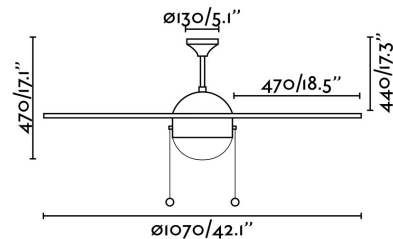

VENETO White ceiling fan

Ref. 33318

Modern-style brown ceiling fan ideal for the ventilation of areas over 17.6m². Motor built in steel, reversible wooden blades finished in wenge/cherry, and opal glass diffuser. Operated on remote control (included). It offers 3 adjustable speeds with a consumption of 14-25-46W and 120-168-211 revolutions per minute depending on speed. This fan comes with a reverse function, so you can also use it in winter, improving the efficiency of your heating system. This ceiling fan is suitable for inclining roof and to install directly to the roof. Airflow: 108,40 m³ min / 3224 CFM

Specifications

Bulb:	1 x E27 40W
Bulb included:	No
Voltage:	230V
Operating Frequency:	50Hz
IP:	20
Class:	I
Material:	Motor made from steel and blades from MDF wood with an opal glass difusser
Recommended bulb:	17462
Description of recommended Bulb:	G45 MATE LED E27 4W 2700K 450LM
Length:	1070 mm
Net Width:	1070 mm
Height:	440 mm
Diameter:	1070 Ø
Net Weight:	5.80 kg
Volume:	0.02994 m ³