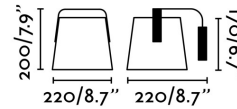

### Specifications

<b>Bulb:</b>	1 X E27 MAX 20W
<b>Bulb included:</b>	No
<b>Voltage:</b>	100-240V
<b>Operating Frequency:</b>	50/60Hz
<b>IP:</b>	20
<b>Class:</b>	II
<b>Material:</b>	Steel and wood
<b>Designer:</b>	LUCID PRODUCT DESIGN
<b>Recommended bulb:</b>	17463
<b>Description of recommended Bulb:</b>	A60 MATE LED E27 7W 2700K 640Lm
<b>Net Width:</b>	220 mm
<b>Height:</b>	200 mm
<b>Diameter:</b>	220 Ø
<b>Net Weight:</b>	0.82 kg
<b>Volume:</b>	0.00716 m3