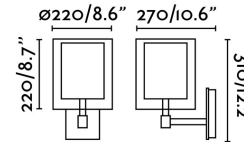

SABA Matt nickel wall lamp

Ref. 68544

Light up your home with this classic wall lamp made from metal with a textile shade.

Specifications

Bulb:	1 x E27 40W
Bulb included:	No
Voltage:	100-240V
Operating Frequency:	50/60Hz
IP:	20
Class:	I
Material:	Metal with a textile shade and opal PVC diffuser
Recommended bulb:	17463
Description of recommended Bulb:	A60 MATE LED E27 7W 2700K 640Lm
Length:	220 mm
Net Width:	270 mm
Height:	310 mm
Diameter:	260 Ø
Net Weight:	1.60 kg
Volume:	0.03293 m3