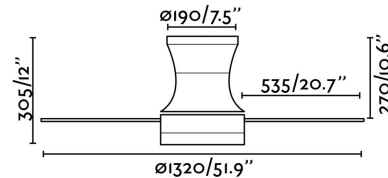

TONSAY White ceiling fan

Ref. 33384

Ceiling fan suitable for rooms from 17,6m². Motor made from steel and blades from wood with an opal glass difusser. The color of blades are white and maple, reversibles. Operated by remote control, (included) setted up with 3 dimmable speeds 83-132-180 rpm which correspond to the following consumptions of 10,2-24,7-46w. This ceiling fan has winter / summer function. Airflow: 145,63 m³ min / 5143 CFM

Specifications

| | |
|---|--|
| Bulb: | 2 x E27 15W 2700K |
| Bulb included: | No |
| Voltage: | 230V |
| Operating Frequency: | 50Hz |
| IP: | 20 |
| Class: | I |
| Material: | Motor made from steel and blades from wood with an opal glass difusser |
| Recommended bulb: | 17463 |
| Description of recommended Bulb: | A60 MATE LED E27 7W 2700K 640Lm |
| Length: | 1320 mm |
| Net Width: | 1320 mm |
| Height: | 300 mm |
| Diameter: | 1320 Ø |
| Net Weight: | 7.90 kg |
| Volume: | 0.04848 m ³ |