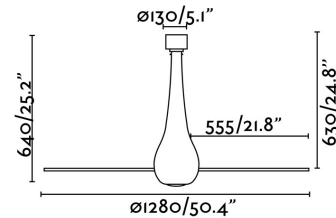

## ETERFAN Matt white/transparent ceiling fan with DC motor

Ref. 32001

The matt white/transparent version of ETERFAN is here, an industrial-style and modern fan. This ceiling fan is ideal for the ventilation of areas ranging over 17,6m<sup>2</sup>. Activated by remote control. This ceiling fan with a low-consumption DC motor has 6 adjustable speeds with a 4-6-9-13-22-32W consumption and 51-77-103-129-155-185 revolutions per minute depending on speed. This fan comes with a reverse function summer-winter, so you can also use it in winter, improving the efficiency of your heating system. Airflow: 145,66 m<sup>3</sup> min / 5144 CFM

### Specifications

<b>Voltage:</b>	220-240V
<b>Operating Frequency:</b>	50/60Hz
<b>IP:</b>	20
<b>Class:</b>	I
<b>Material:</b>	Motor made from steel and glass with blades from polycarbonate
<b>Designer:</b>	FARO TEAM
<b>Length:</b>	1280 mm
<b>Net Width:</b>	1280 mm
<b>Height:</b>	640 mm
<b>Diameter:</b>	1280 Ø
<b>Net Weight:</b>	8.00 kg
<b>Volume:</b>	0.08350 m <sup>3</sup>