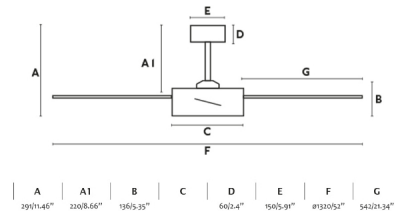

White ceiling fan with SMD LED 24W 2700K - 4350K - 6000K. It has round and modern lines ideal for the ventilation of areas ranging from 13m<sup>2</sup> to 17m<sup>2</sup>. This ceiling fan has DC motor. Operated on remote control (included). It offers 5 adjustable speeds with a consumption of 3 - 5 - 9 - 14 - 24W and 93 - 128 - 166 - 192 - 233W revolutions per minute depending on speed. This fan comes with reverse function, so you can also use it in winter, improving the efficiency of your heating system. Airflow: 180,57 m<sup>3</sup> min / 6377 CFM. This ceiling fan is suitable for inclining roof.