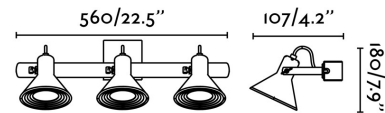

Specifications

| | |
|---|-----------------------------|
| Bulb: | 3 X GU10 LED 8W |
| Bulb included: | No |
| Voltage: | 100-240V |
| Operating Frequency: | 50/60Hz |
| IP: | 20 |
| Class: | I |
| Material: | Metal |
| Designer: | ALEX & MANEL LLUSCÀ |
| Recommended bulb: | 17324 |
| Description of recommended Bulb: | GU10 LED 8W 2700K 60° NEGRA |
| Length: | 560 mm |
| Net Width: | 107 mm |
| Height: | 180 mm |
| Net Weight: | 1.50 kg |
| Volume: | 0.01334 m3 |