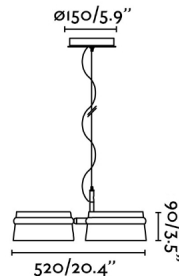

### General characteristics

Fixation	Ceiling
Type	II
IP	20
voltage	100V-240V
Hertz	50/60Hz
Cable meters	1200mm
Tensioner included	Yes
Power	18W