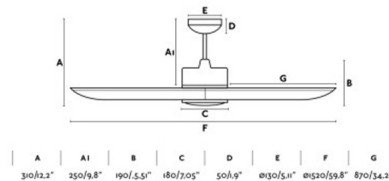

White ceiling fan with SMD LED 15W 3000K. It has round and modern lines ideal for the ventilation of areas ranging from 13m² to 17m². This ceiling fan has DC motor. Operated on remote control (included). It offers 6 adjustable speeds with a consumption of 5 - 7 - 9 - 11 - 14 - 18W and 100 - 120 - 140 - 160 - 180 - 200 revolutions per minute depending on speed. This fan comes with reverse function, so you can also use it in winter, improving the efficiency of your heating system. Airflow: 180,57 m³ min / 6377 CFM. This ceiling fan is suitable for inclining roof.