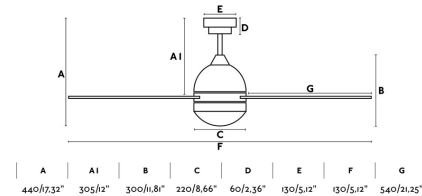

## TABARCA White ceiling fan

Ref. 33752

Ceiling fan with light suitable for rooms up to 17m2. The colour of blades are white/maple, reversible. Operated by remote control (included) setted up with 3 dimmable speeds 23-34-50W and 125-160-200rpm. This ceiling fan has winter / summer function. Airflow: 141,95 m3 min / 5011 CFM. This ceiling fan is suitable for inclining roof.

### Specifications

<b>Bulb:</b>	2XE27
<b>Bulb included:</b>	No
<b>Transformer:</b>	
<b>Transformer included:</b>	No
<b>Voltage:</b>	220-240V
<b>Operating Frequency:</b>	50Hz
<b>IP:</b>	20
<b>Class:</b>	I
<b>Material:</b>	Motor made from steel and blades from plywood

**Designer:**
**Recommended bulb:**
**Description of recommended Bulb:**

<b>Height:</b>	440 mm
<b>Diameter:</b>	1320 Ø
<b>Net Weight:</b>	5.87 kg
<b>Volume:</b>	0.05712 m3

8421776166479