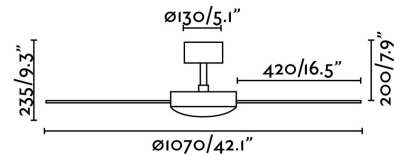

## MINI MALLORCA Matt nickel ceiling fan

Ref. 33604

MINI MALLORCA is the reduced version of the MALLORCA fan, ideal for the ventilation of rooms up to 13m<sup>2</sup>. Motor built in steel, reversible MDF wooden blades finished in grey/black. Operated on remote control (included). It offers 3 adjustable speeds with a 10-21-41W consumption and 80-145-180 revolutions per minute depending on speed. MINI MALLORCA is a ceiling fan conceived to meet the needs of different rooms. Suitable for incling room.

### Specifications

<b>Voltage:</b>	220-240V
<b>Operating Frequency:</b>	50Hz
<b>IP:</b>	20
<b>Class:</b>	I
<b>Material:</b>	Motor made from steel and blades from MDF
<b>Length:</b>	1060 mm
<b>Net Width:</b>	1060 mm
<b>Height:</b>	270 mm
<b>Diameter:</b>	1060 Ø
<b>Net Weight:</b>	4.90 kg
<b>Volume:</b>	0.02769 m <sup>3</sup>