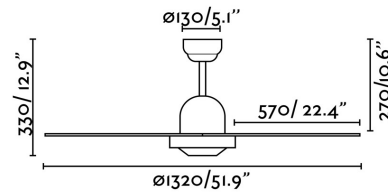

## IBIZA Matt nickel ceiling fan

Ref. 33287

Ceiling fan without light suitable for rooms from 17,6m<sup>2</sup>. Motor made from steel and blades from wood. The color of blades are maple and grey, reversible. Operated by remote control, (included) setted up with 3 dimmable speeds 113-162-212 rpm which correspond to the following consumptions of 16-29-49W. This ceiling fan has winter / summer function. Easy installation. Airflow: 149,57 m<sup>3</sup> min / 5282 CFM. Suitable for inclining roof and to be installed directly to the roof.

### Specifications

<b>Voltage:</b>	220-240V
<b>Operating Frequency:</b>	50Hz
<b>IP:</b>	20
<b>Class:</b>	I
<b>Material:</b>	Motor made from steel and blades from plywood
<b>Length:</b>	1320 mm
<b>Net Width:</b>	1320 mm
<b>Height:</b>	310 mm
<b>Diameter:</b>	1320 Ø
<b>Net Weight:</b>	4.80 kg
<b>Volume:</b>	0.03061 m <sup>3</sup>