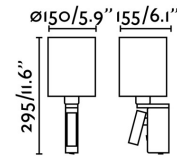

**Class:** II

**Material:** Steel, metal and acrylic difusser

**Recommended bulb:** 17463

**Description of recommended Bulb:** A60 MATE LED E27 7W 2700K 640Lm

**Length:** 150 mm

**Net Width:** 155 mm

**Height:** 295 mm

**Net Weight:** 1.10 kg

**Volume:** 0.00462 m3

8421776120495